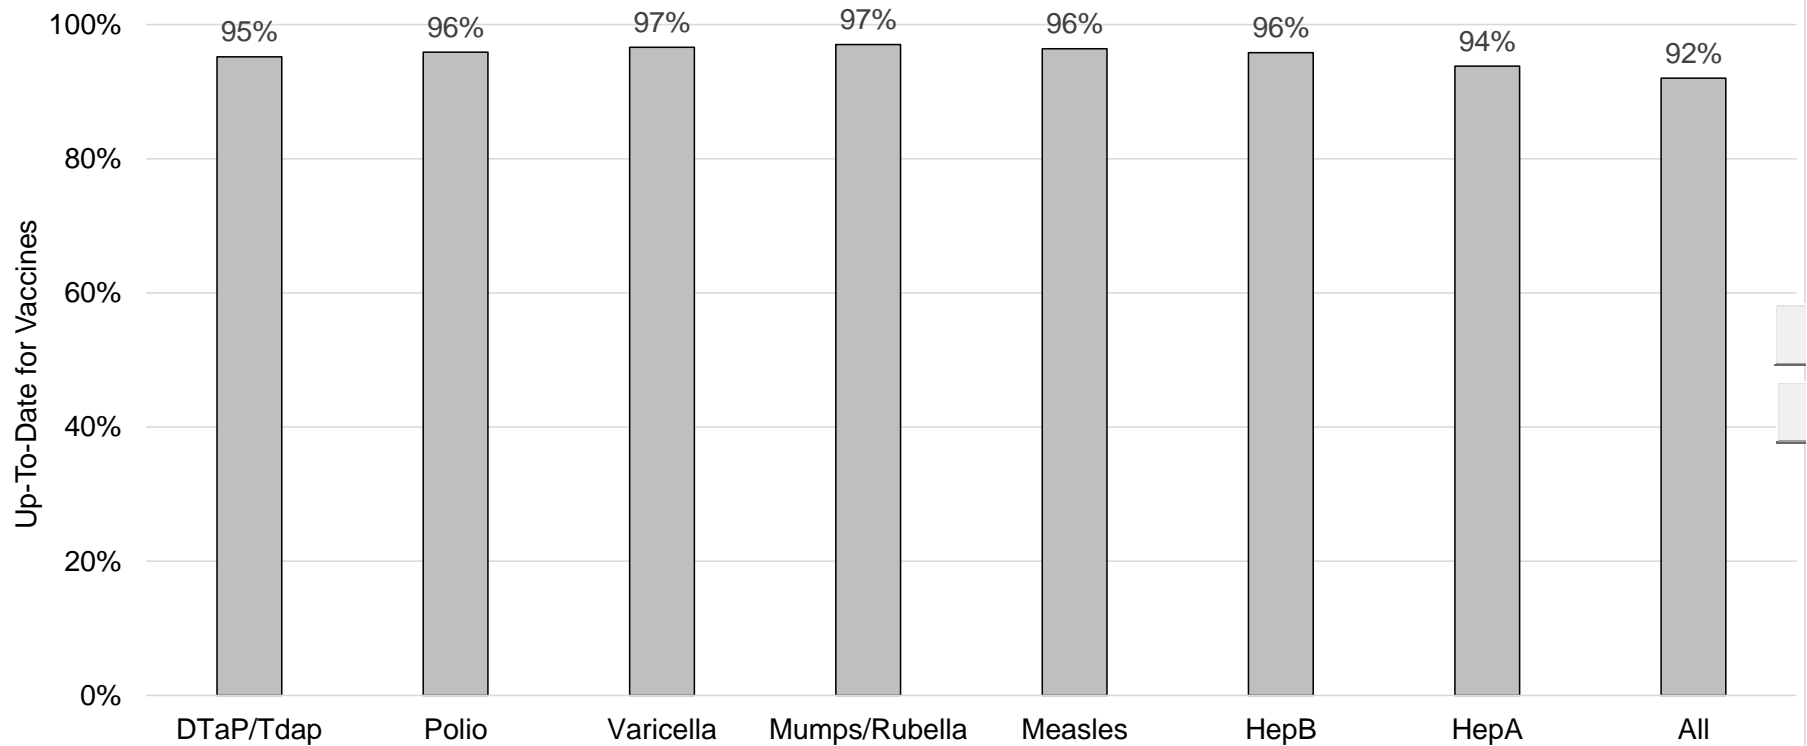

How many school-age kids* are up-to-date on vaccines in your county?

*Kindergarten through 12th grade

Assessment date: 03/01/2021

Data source: Immunization Primary Review Summary Reports

■ Benton

How many kids younger than school-age* are up-to-date on vaccines in your county?